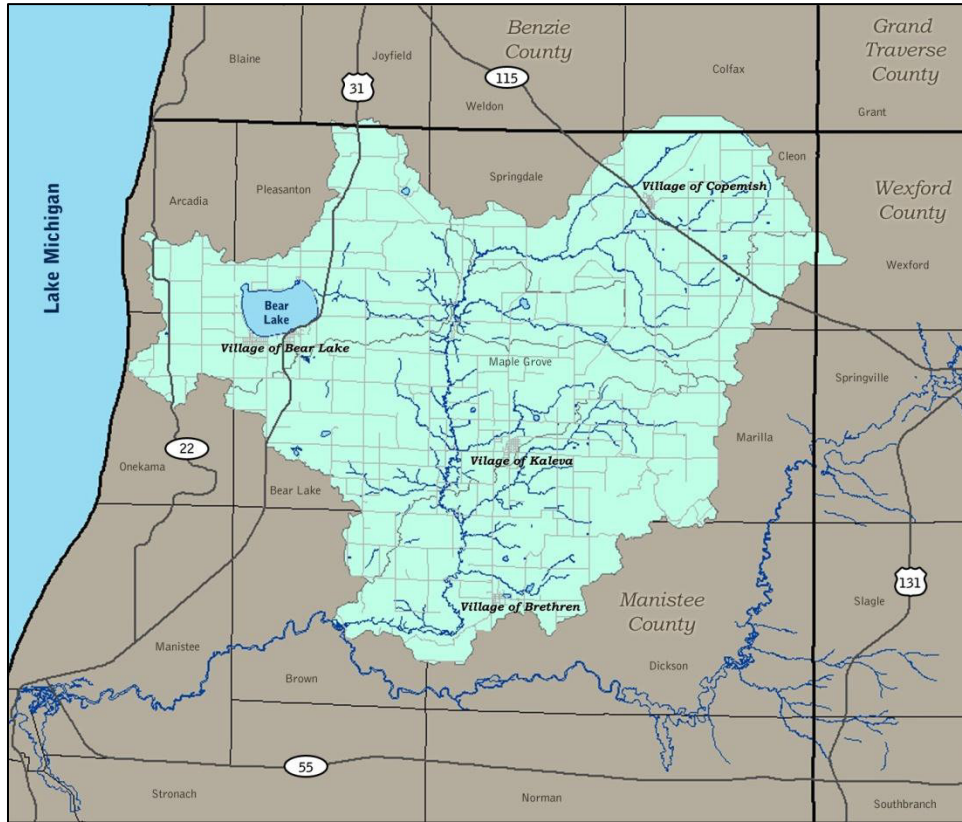

EXHIBIT 3. Greater Bear Watershed, Detailed Location

SOURCE: Public Sector Consultants Inc., 2012, using data from Michigan Department of Information Technology, Center for Geographic Information (MDIT/CGI).